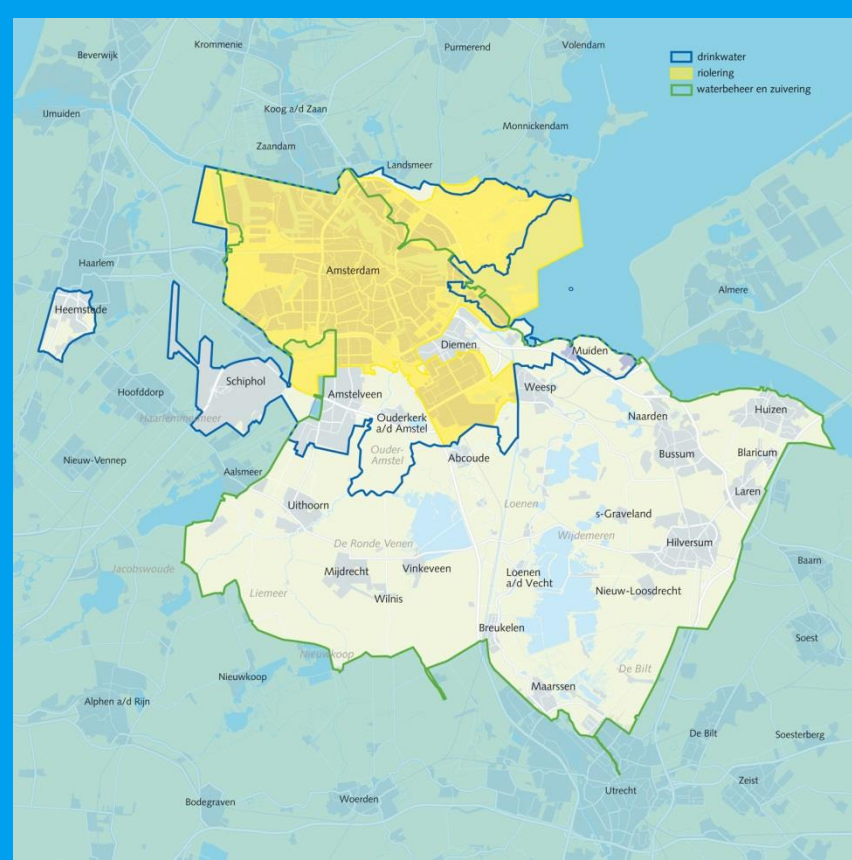

# Waternet

*the watercycle company*

**1,2 mil** customers  
**2000** employees

**1.600 km** canals  
**4.200 km** sewerage  
**3.100 km** drinking water pipes  
**900 km** dikes  
**800** pumping stations  
**12** water treatment plants