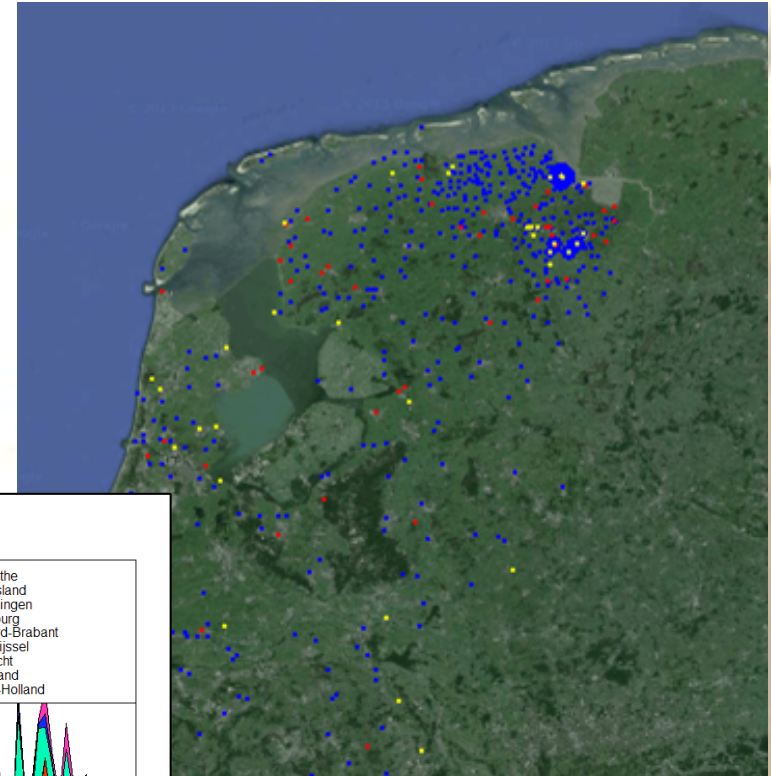

Data analysis and visualisation

Use the textarea below to fire a SPARQL query at the DSS triple store. You can choose to adapt that query if needed before launching it.

Select Query

Select Query

Find all mdb aanmonsteringen that have a ship and a captain with the last name "Boer"
Give me all ships (across datasets) with the name "Johanna"
Find all mdb aanmonsteringen, and list the last name of the captain of the ship
Find things in DAS and GZMVOC that match the same place in Geonames
Find things in 3 datasets that match the same place in Geonames and also give me the lat/long
Places where DAS ships have been
Linked newspaper articles for MDB brikken heading to RIGA
Linked newspaper articles for MDB schoeners with captains name "Veldman"
Links to CEDAR Historical Occupations
Alle KB gelinkte aanmonsteringen met een kapitein met boer in de naam
Personen met "jans" in de naam, aangemonsterd op schip met "kof" in het type
MDB Aanmonsteringen op subtypen van kustvaarders (AAT)
MDB Aanmonsteringen op subtypen van kustvaarders (AAT) in 1815
Alle Vocopv opvarendenrecords, met een gematchte plaats en bijbehorende provincie
GZM voor links naar DAS: VOC kamers met aziatische bemanning