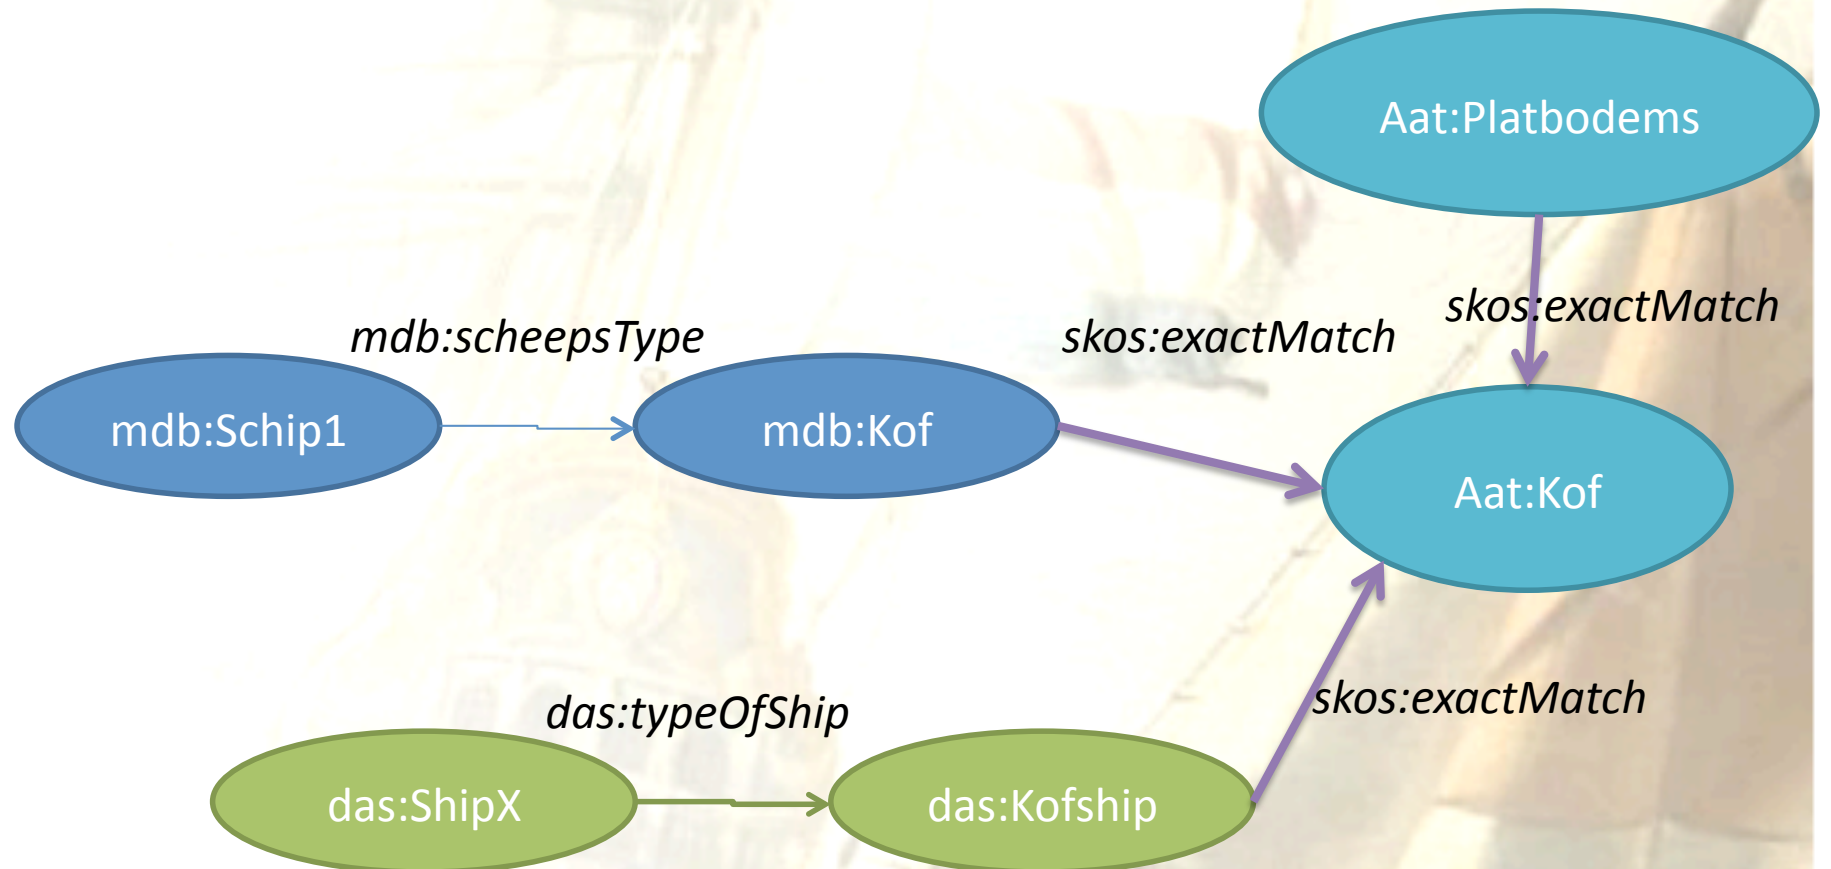

A painting of a Dutch sailing ship, likely a galleon, with a prominent golden gun turret on the deck. The ship is shown from a low angle, looking up at the masts and sails. The background is a hazy, light-colored sky. The overall style is that of a historical painting.

KB Delpher

Dutch-Asiatic Shipping (Huygens ING)

VOC Opvarenden (DANS Easy)

Why Linked Data

- Heterogeneous models, one dataformat
 - Link what can be linked
- Keep specificity, allow integration at project level
- Links to other sources: re-use knowledge

- Extensible
- Allow multiple levels of semantic enrichment/
normalization
 - through Named Graphs
 - Provenance

Integrate metadata (properties)

Link to other datasets

Provenance

- Individual *named graphs* have provenance information
 - Who made it (people/software?)
 - Based on what source
 - Content confidence