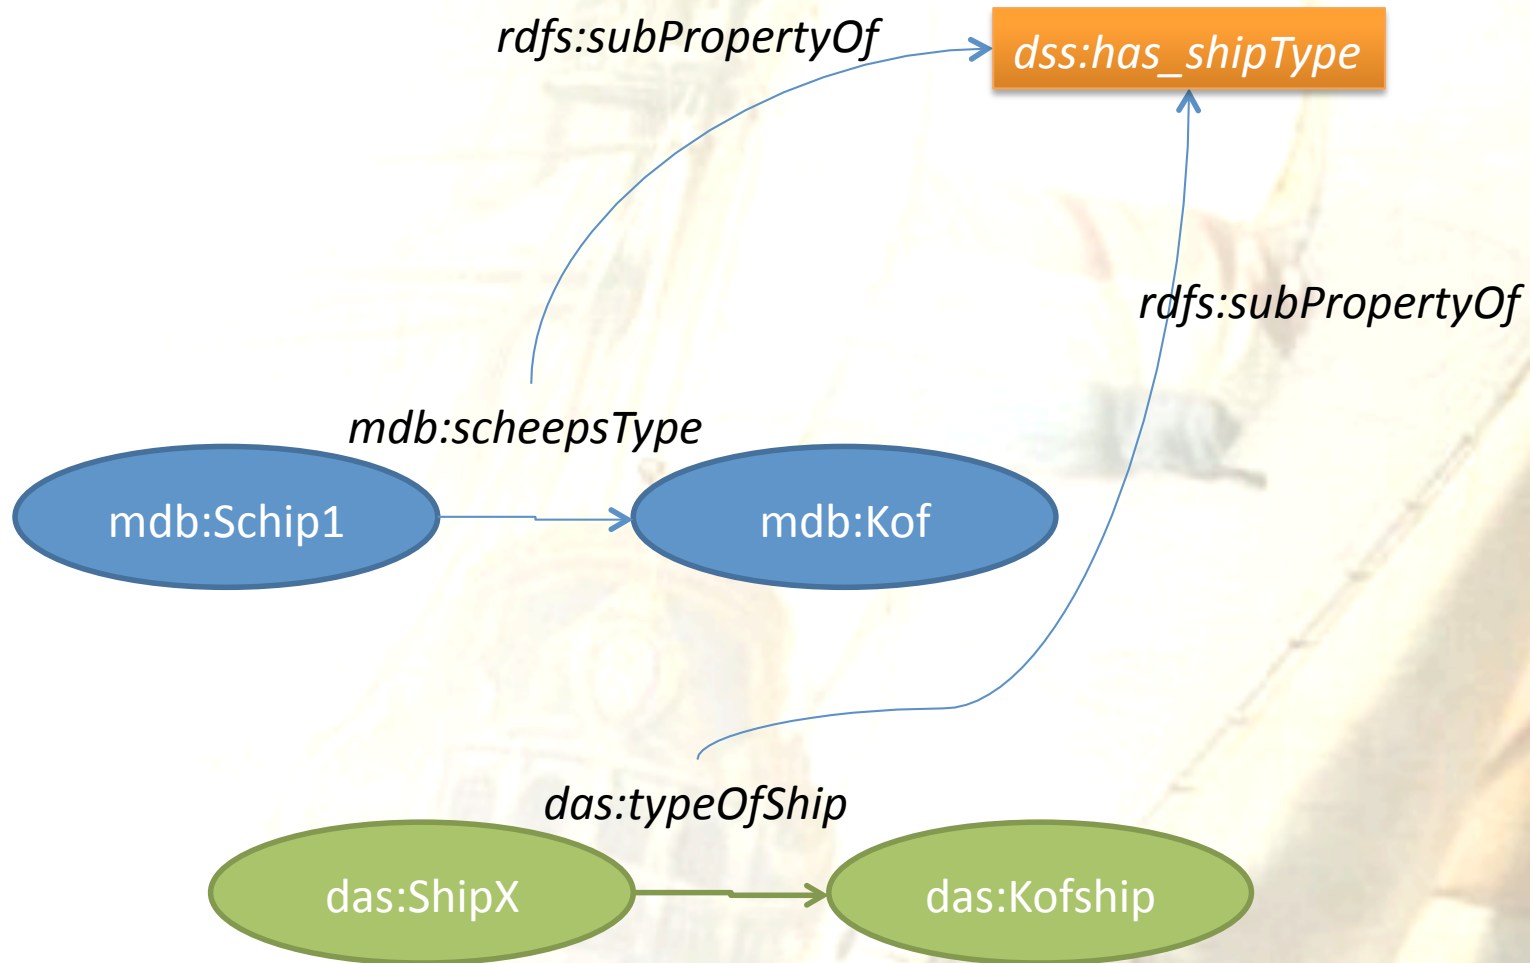

A painting of a Dutch sailing ship, likely a galleon, with a prominent golden gun turret on the deck. The ship is shown from a low angle, looking up at the masts and sails. The background is a hazy, light-colored sky. The overall style is that of a historical painting.

KB Delpher

Dutch-Asiatic Shipping (Huygens ING)

VOC Opvarenden (DANS Easy)

Why Linked Data

- Heterogeneous models, one dataformat
 - Link what can be linked
- Keep specificity, allow integration at project level
- Links to other sources: re-use knowledge

- Extensible
- Allow multiple levels of semantic enrichment/
normalization
 - through Named Graphs
 - Provenance

Integrate metadata (properties)

Link to other datasets

Provenance

- Individual *named graphs* have provenance information
 - Who made it (people/software?)
 - Based on what source
 - Content confidence