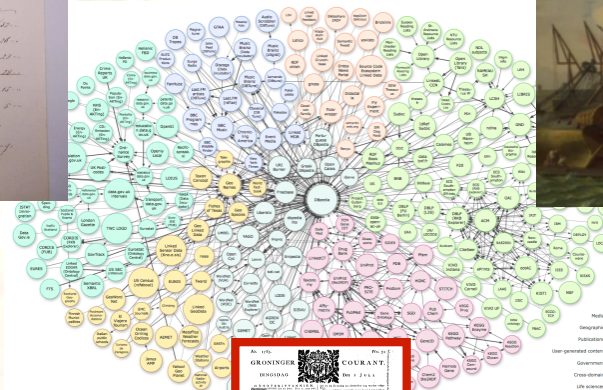

Dutch Ships and Sailors

CLARIN Call 4 project (9 mo. – ended april 2014)

Jur Leinenga (Huygens ING)
Monsterrollen Noordelijke provincies

Matthias van Rossum (VU-hist)
Generale Zeemonsterrollen VOC

Land	Naam	Jaar	Plaats	Soort	Opmerkingen
1	1681	1681	11701	1	Amsterdam
2	1681	1681	11702	2	Amsterdam
3	1681	1681	11703	3	Amsterdam
4	1681	1681	11704	4	Amsterdam
5	1681	1681	11705	5	Amsterdam
6	1681	1681	11706	6	Amsterdam
7	1681	1681	11707	7	Amsterdam
8	1681	1681	11708	8	Amsterdam
9	1681	1681	11709	9	Amsterdam
10	1681	1681	11710	10	Amsterdam
11	1681	1681	11711	11	Amsterdam
12	1681	1681	11712	12	Amsterdam
13	1681	1681	11713	13	Amsterdam
14	1681	1681	11714	14	Amsterdam
15	1681	1681	11715	15	Amsterdam
16	1681	1681	11716	16	Amsterdam
17	1681	1681	11717	17	Amsterdam
18	1681	1681	11718	18	Amsterdam
19	1681	1681	11719	19	Amsterdam
20	1681	1681	11720	20	Amsterdam
21	1681	1681	11721	21	Amsterdam
22	1681	1681	11722	22	Amsterdam
23	1681	1681	11723	23	Amsterdam
24	1681	1681	11724	24	Amsterdam
25	1681	1681	11725	25	Amsterdam
26	1681	1681	11726	26	Amsterdam
27	1681	1681	11727	27	Amsterdam
28	1681	1681	11728	28	Amsterdam
29	1681	1681	11729	29	Amsterdam
30	1681	1681	11730	30	Amsterdam
31	1681	1681	11731	31	Amsterdam
32	1681	1681	11732	32	Amsterdam
33	1681	1681	11733	33	Amsterdam
34	1681	1681	11734	34	Amsterdam
35	1681	1681	11735	35	Amsterdam
36	1681	1681	11736	36	Amsterdam
37	1681	1681	11737	37	Amsterdam
38	1681	1681	11738	38	Amsterdam
39	1681	1681	11739	39	Amsterdam
40	1681	1681	11740	40	Amsterdam
41	1681	1681	11741	41	Amsterdam
42	1681	1681	11742	42	Amsterdam
43	1681	1681	11743	43	Amsterdam
44	1681	1681	11744	44	Amsterdam
45	1681	1681	11745	45	Amsterdam
46	1681	1681	11746	46	Amsterdam
47	1681	1681	11747	47	Amsterdam
48	1681	1681	11748	48	Amsterdam
49	1681	1681	11749	49	Amsterdam
50	1681	1681	11750	50	Amsterdam