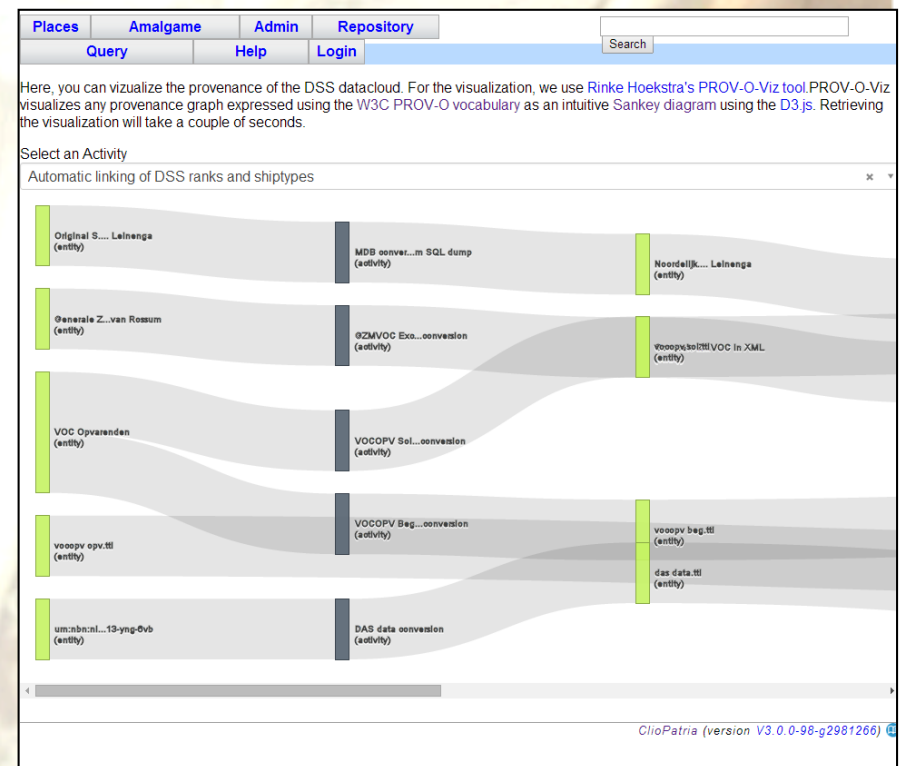

A painting of a Dutch sailing ship, likely a galleon, with a prominent golden gun turret on the deck. The ship is shown from a low angle, looking up at the masts and sails. The background is a hazy, light-colored sky. The overall style is that of a historical painting.

KB Delpher

Dutch-Asiatic Shipping (Huygens ING)

VOC Opvarenden (DANS Easy)

Why Linked Data

- Heterogeneous models, one dataformat
 - Link what can be linked
- Keep specificity, allow integration at project level
- Links to other sources: re-use knowledge

- Extensible
- Allow multiple levels of semantic enrichment/
normalization
 - through Named Graphs
 - Provenance

Integrate metadata (properties)

Link to other datasets

Provenance

- Individual *named graphs* have provenance information
 - Who made it (people/software?)
 - Based on what source
 - Content confidence