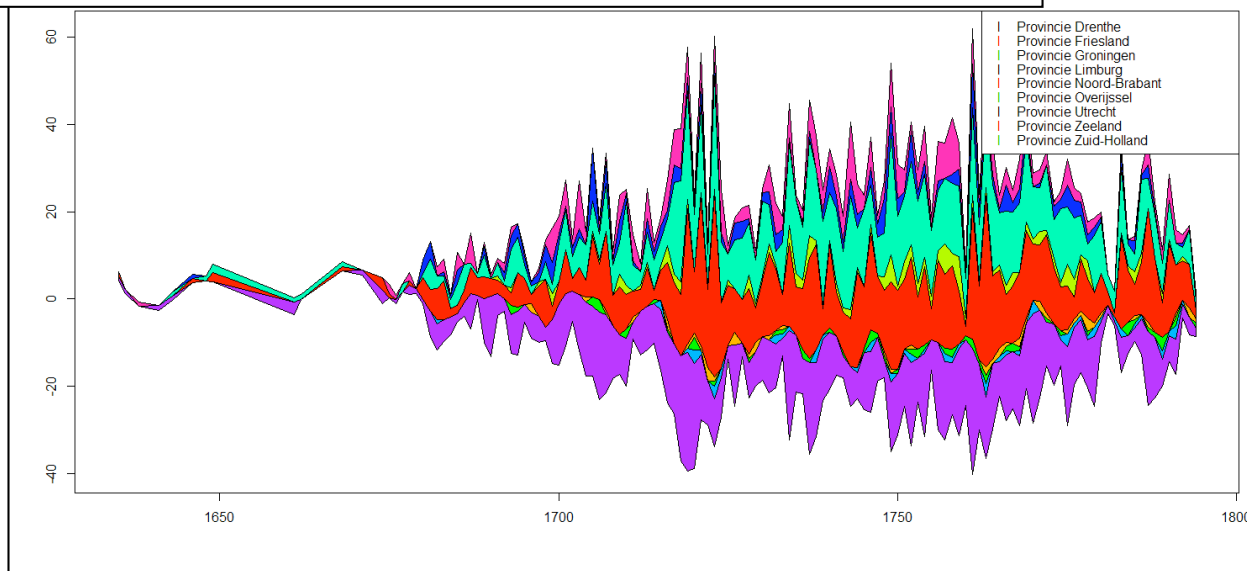

Data analysis and visualisation

Use the textarea below to fire a SPARQL query at the DSS triple store. You can choose to adapt that query if needed before launching it.

Select Query

Select Query

Find all mdb aanmonsteringen that have a ship and a captain with the last name "Boer"
Give me all ships (across datasets) with the name "Johanna"
Find all mdb aanmonsteringen, and list the last name of the captain of the ship
Find things in DAS and GZMVOC that match the same place in Geonames
Find things in 3 datasets that match the same place in Geonames and also give me the lat/long
Places where DAS ships have been
Linked newspaper articles for MDB brikken heading to RIGA
Linked newspaper articles for MDB schoeners with captains name "Veldman"
Links to CEDAR Historical Occupations
Alle KB gelinkte aanmonsteringen met een kapitein met boer in de naam
Personen met "jans" in de naam, aangemonsterd op schip met "kof" in het type
MDB Aanmonsteringen op subtypen van kustvaarders (AAT)
MDB Aanmonsteringen op subtypen van kustvaarders (AAT) in 1815
Alle Vocopv opvarendenrecords, met een gematchte plaats en bijbehorende provincie
GZM voor links naar DAS: VOC kamers met aziatische bemanning