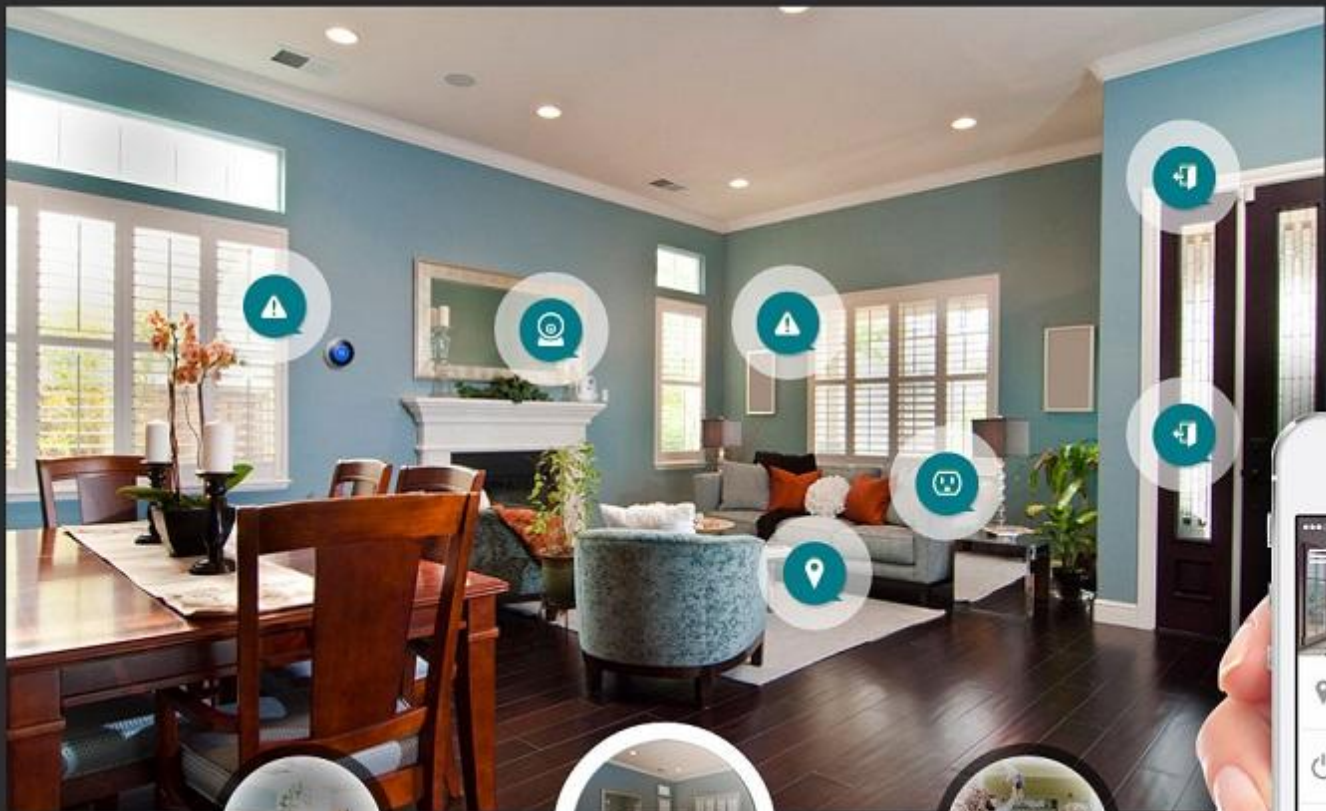

Currently:

- Developing a product for linked datasets called Twist (@InGrouper)
- BAG Browser: POC to adapt the Twist interface to BAG data

BAG Browser

Visual browser that gives property owners an **in-depth view** of property-related data by allowing them to see information from **different perspectives**.